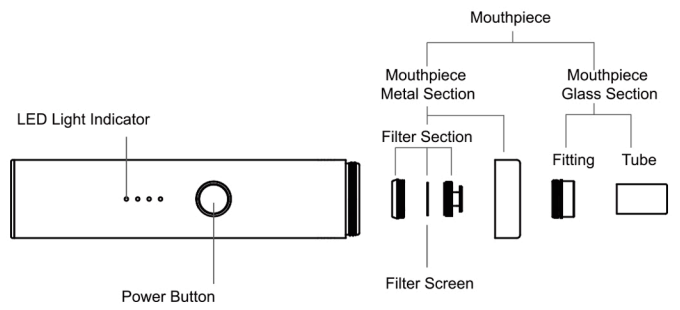

Linx Eden comes with a 1 year limited warranty
www.LinxVapor.com

IN THE BOX

- 1 Linx Eden Vaporizer
- 1 Cleaning Brush
- 3 Mouthpiece Glass Tubes
- 1 USB Charger
- 3 Silicone Mouthpiece Caps
- 4 Filter Screens
- 3 Linx Lava Plates
- 1 Magnetic Mouthpiece Cap
- 1 Silicone Sleeve

CHARGING

1. Plug the USB charger into the Eden and connect it to a viable USB power outlet.
2. The power indicator on the device will blink white while charging and turn solid once fully charged. A full charge takes three to four hours.